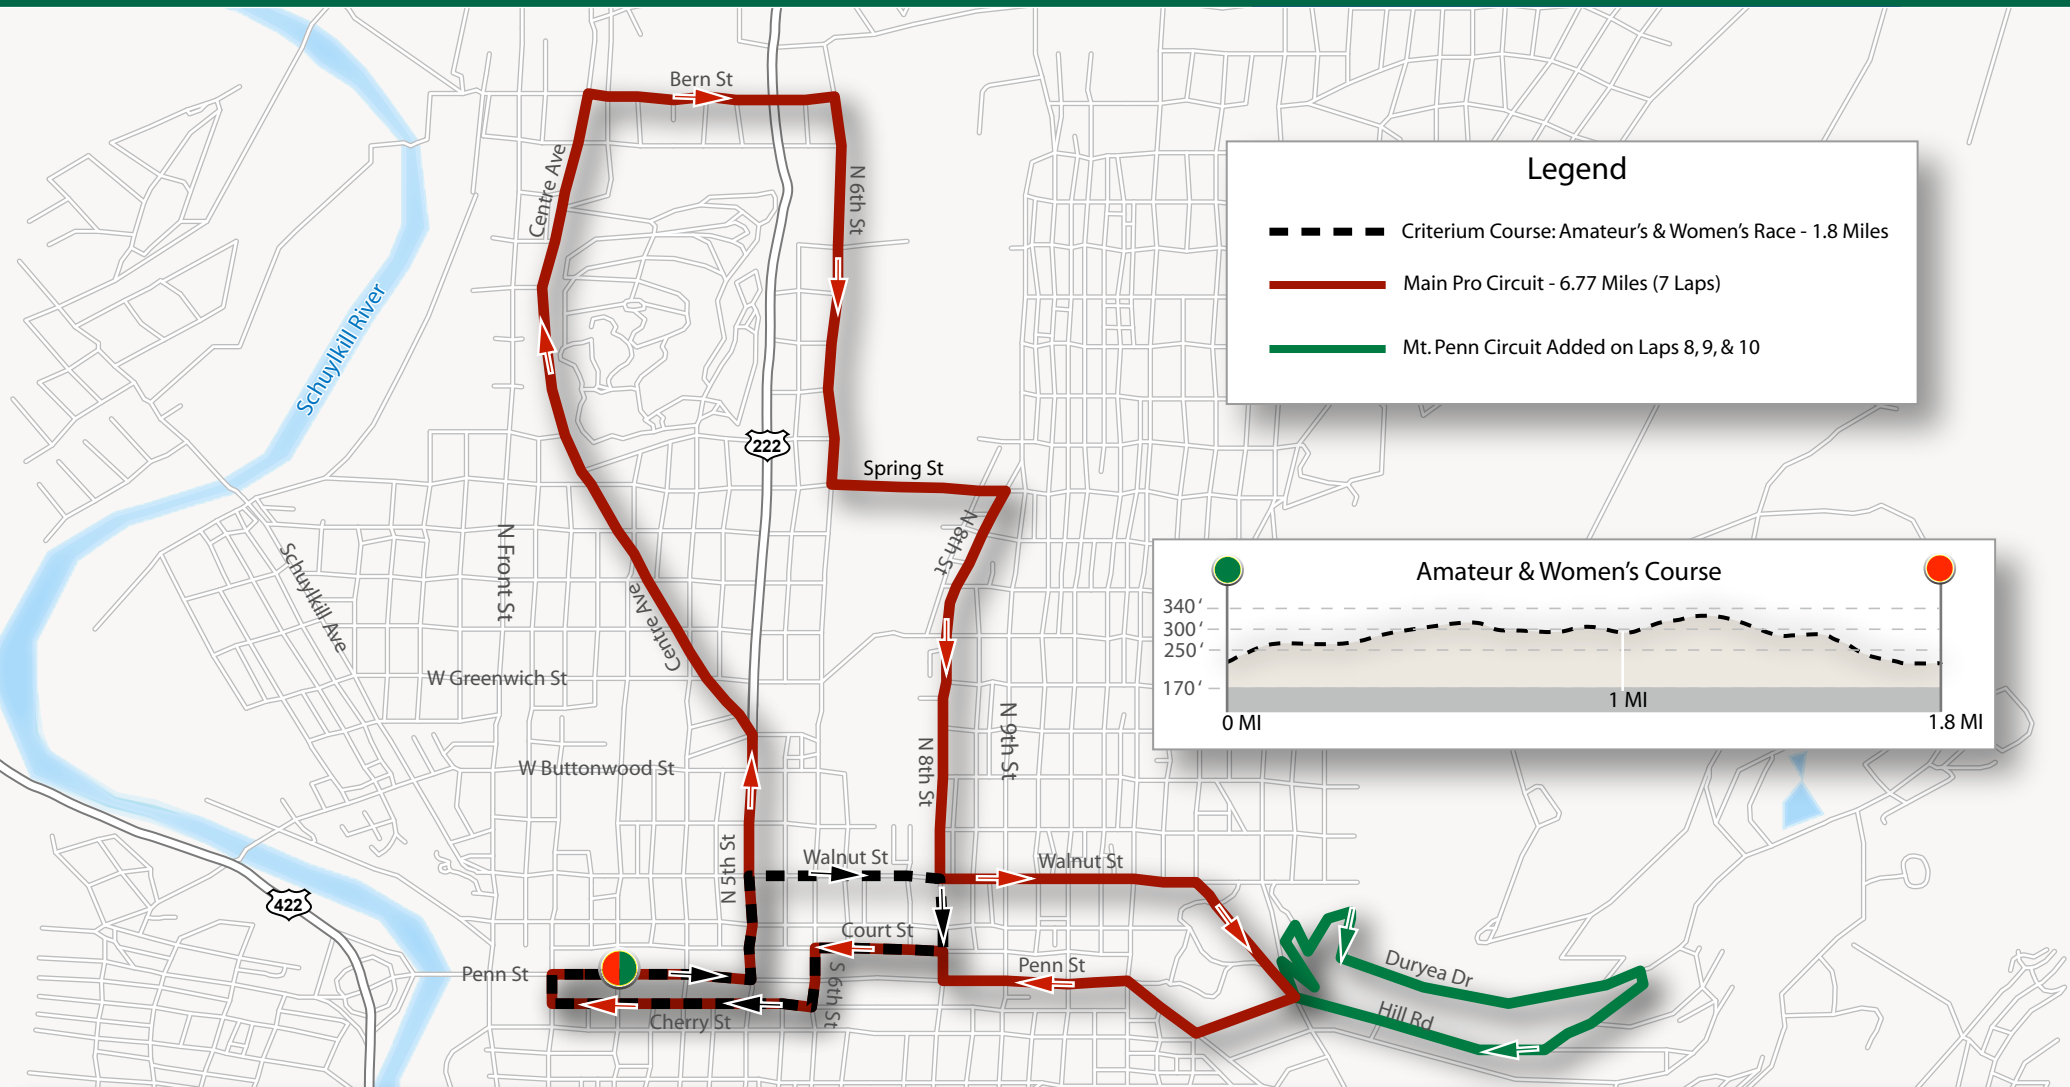

2008 Reading Classic - Commerce Bank Triple Crown Series

Legend

- Criterium Course: Amateur's & Women's Race - 1.8 Miles
- Main Pro Circuit - 6.77 Miles (7 Laps)
- Mt. Penn Circuit Added on Laps 8, 9, & 10